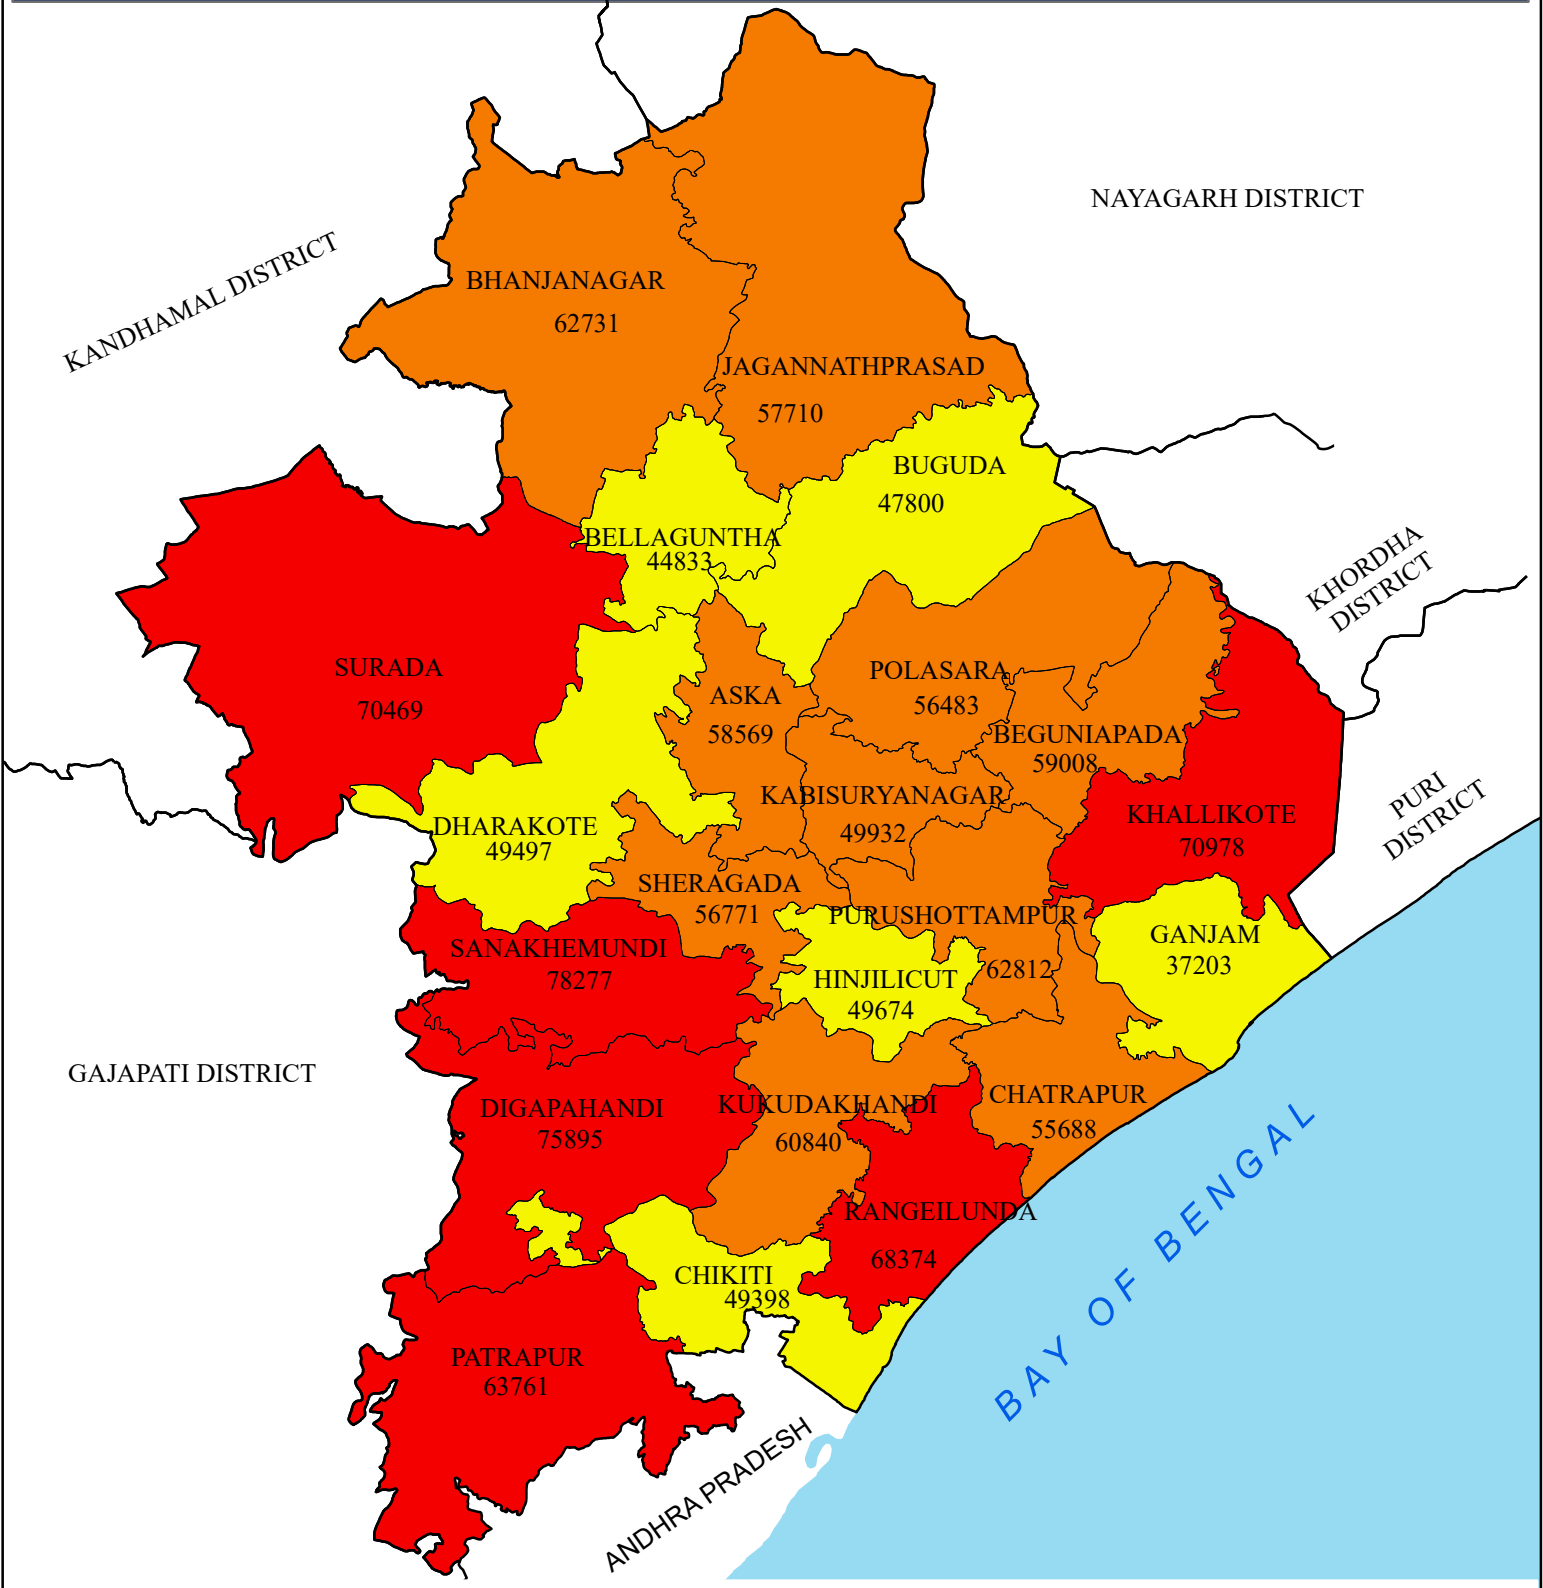

TOTAL WORK POPULATION MAP

DISTRICT: GANJAM

LEGEND

WORK POPULATION (Main+Marginal)

- 37203 - 49930 (LOW)
- 49931 - 63760 (MEDIUM)
- 63761 - 78277 (HIGH)
- DISTRICT BOUNDARY
- BLOCK BOUNDARY

Source : Census - 2011

INDEX

0 5 10 20 Kilometers

NIC

NATIONAL
INFORMATICS
CENTRE